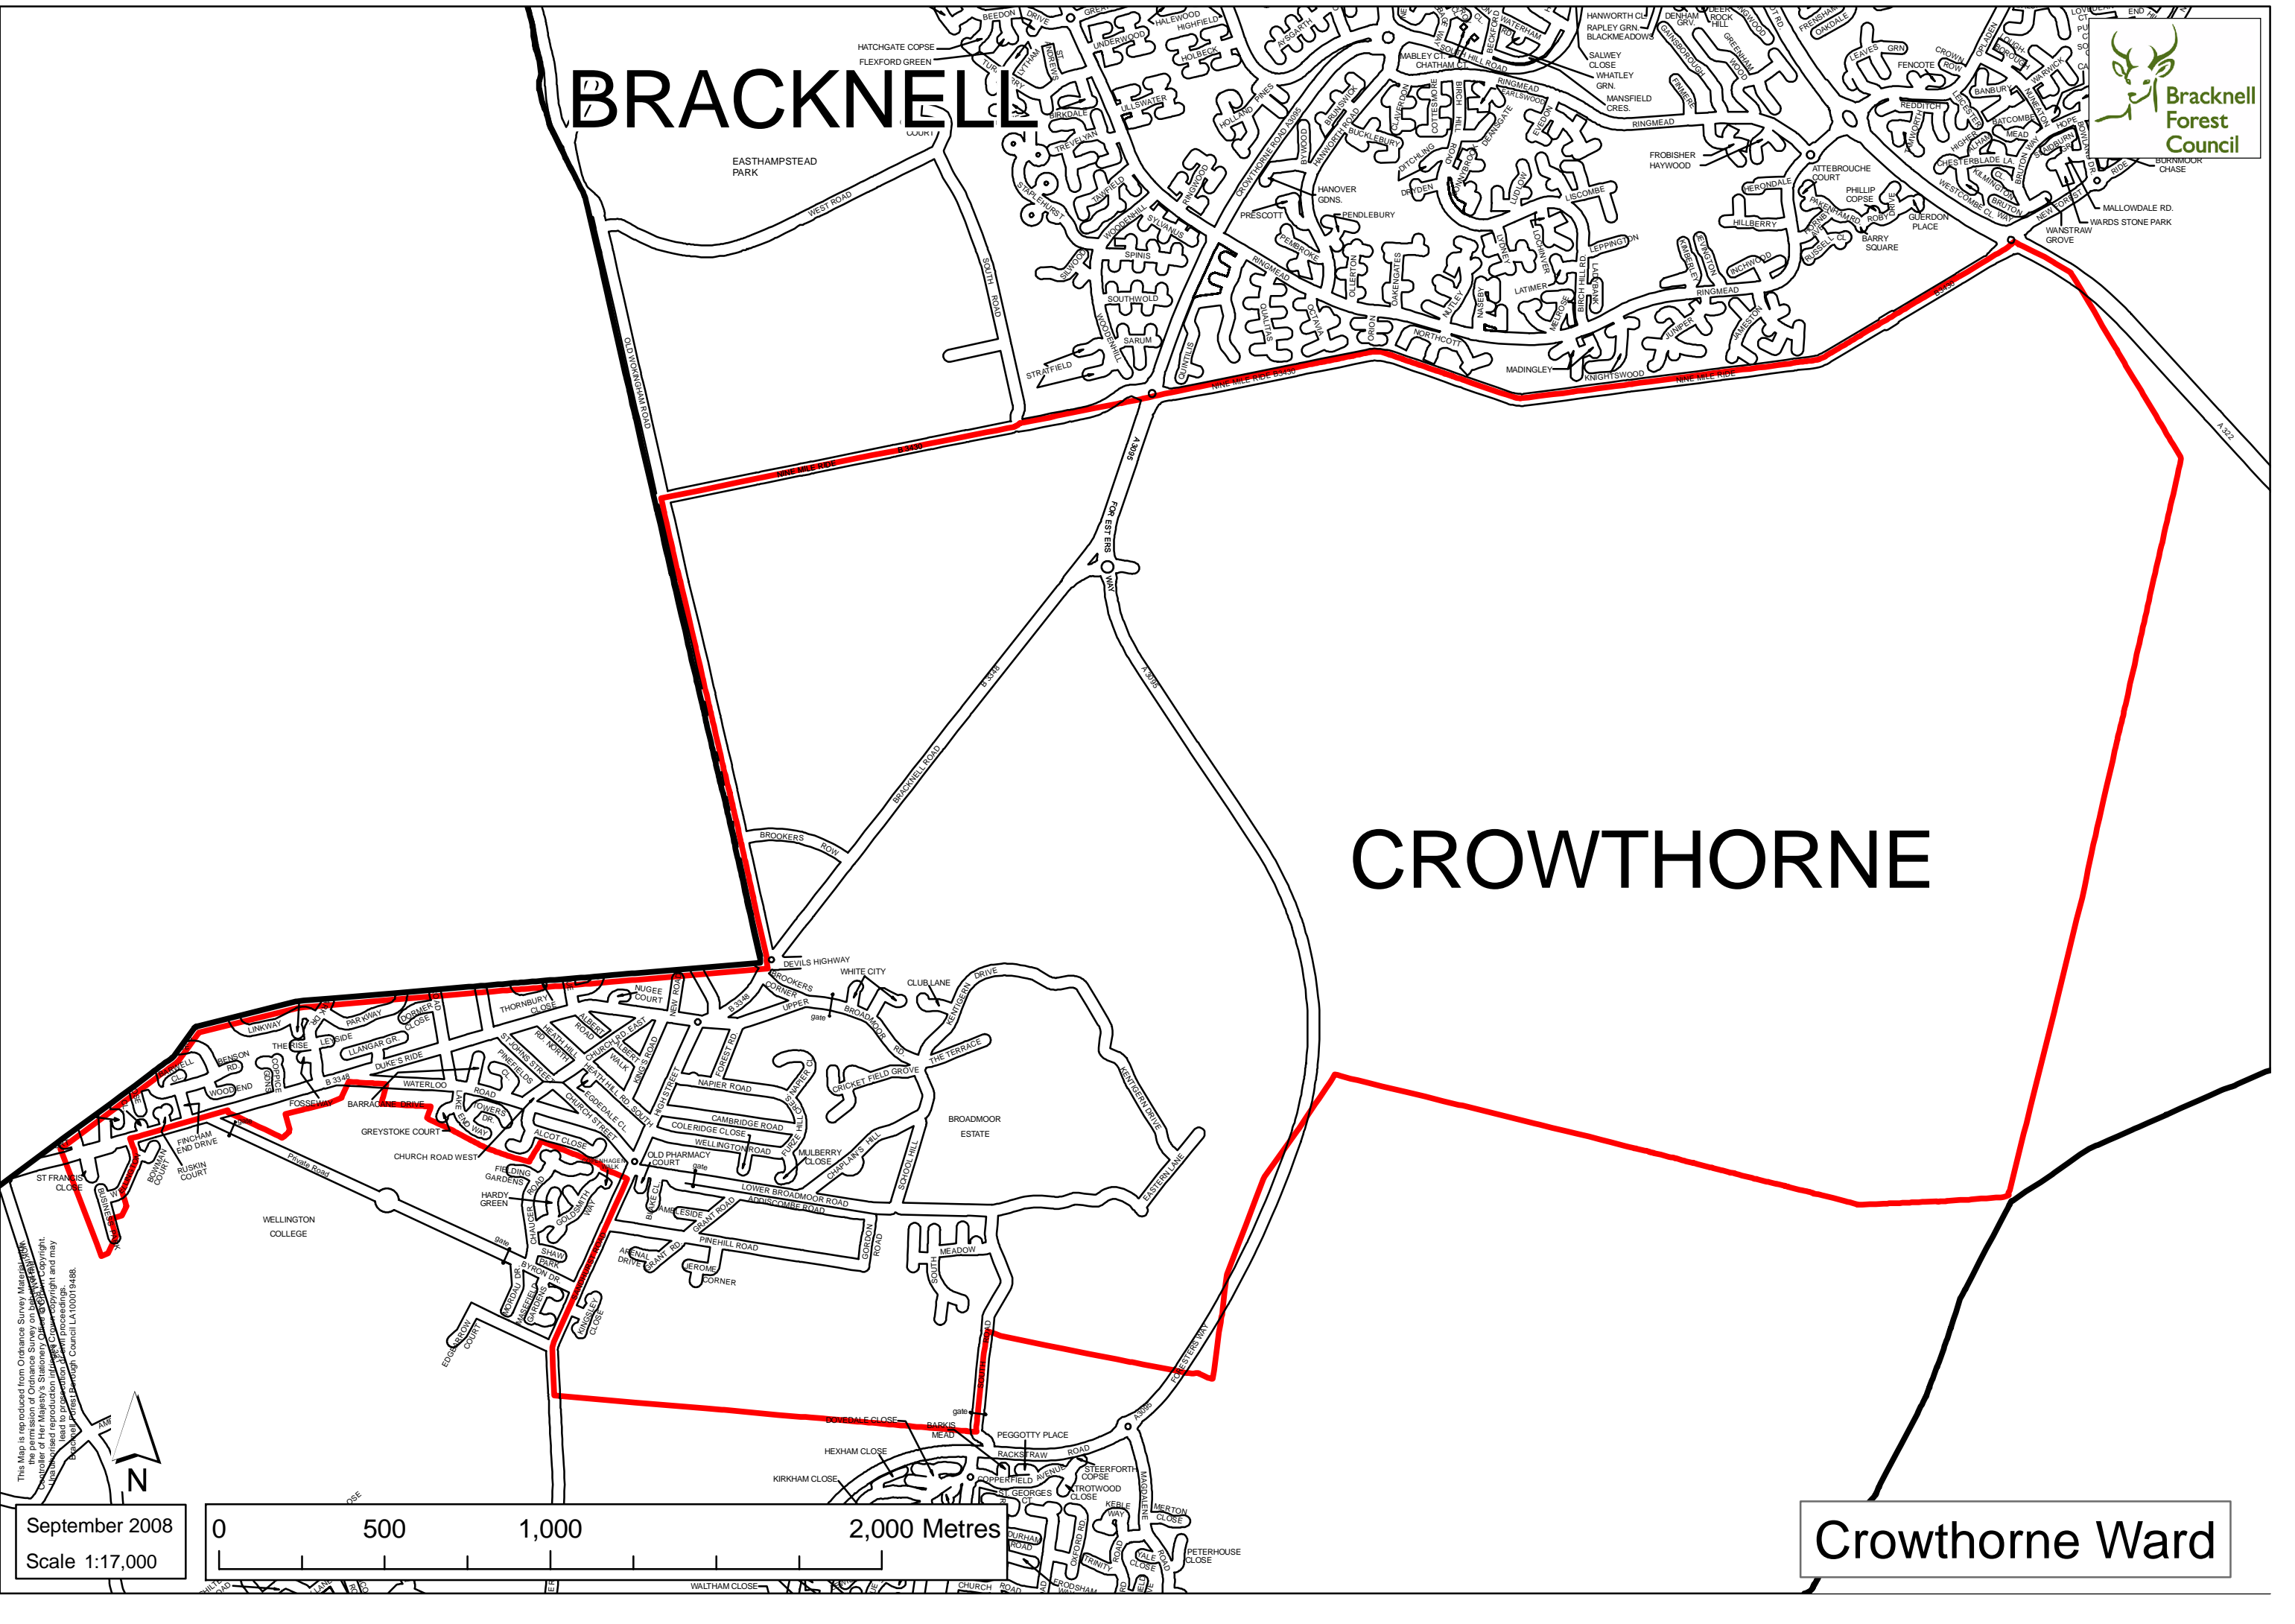

BRACKNELL

CROWTHORNE

This map is reproduced from Ordnance Survey MasterMap with the permission of Ordnance Survey on behalf of the Crown. Crown copyright and may be reproduced in any form, by any means, without the prior written permission of Ordnance Survey.

September 2008
Scale 1:17,000

Crowthorne Ward